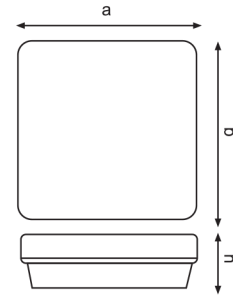

### Product Chart | Ürün Tablosu

Product Code	Power	CCT/K	Lumen
SMGK300.265.B45.000.18.40	18W	4000	1800
SMGK301.265.B45.003.18.40	18W	4000	1800
SMGK302.265.B45.S00.18.40	18W	4000	1800
SMGK303.265.B45.S03.18.40	18W	4000	1800
SMGK300.265.B45.000.18.65	18W	6500	1800
SMGK301.265.B45.003.18.65	18W	6500	1800
SMGK302.265.B45.S00.18.65	18W	6500	1800
SMGK303.265.B45.S03.18.65	18W	6500	1800

### Dimensions | Ölçüler

a:265mm / b:265mm / h:80mm